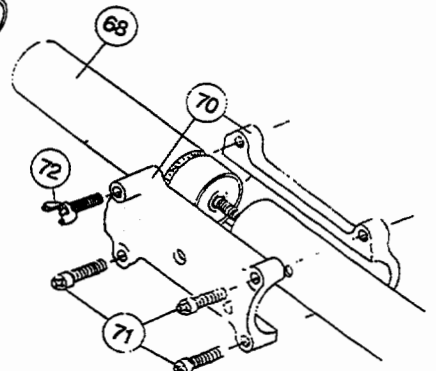

* not shown

The above part numbers are for serial numbers 810043501 thru 909079489.

BOOM & TRIMMER PARTS - IDC 520

| Item | Part No. | Description |
|------|----------|------------------------------------|
| 61 | 147590 | Main Handle Grip |
| 62 | 147594 | Throttle Cable Housing |
| 63 | 610315 | Throttle Cable |
| 64 | 153316 | Throttle Trigger Assembly |
| 65 | 610314 | Throttle Trigger Spring |
| 66 | 145568 | D-Handle |
| 67 | 153317 | D-Handle Hardware Assembly |
| 68 | 147592 | Upper Drive Shaft Housing Assembly |
| 69 | 153670 | Lower Drive Shaft Housing Assembly |
| 70 | 153671 | Split Boom Coupling Set |
| 71 | 683074 | Coupling Bolt Assembly |
| 72 | 147643 | Adjustment Knob |
| 73 | 682060 | Lower Clamp Assembly |
| 74 | 682064 | Flexible Drive Shaft |
| 75 | 145570 | Retaining Ring |
| 76 | 145567 | Washer |
| 77 | 153312 | Bushing Housing Assembly |
| 78 | 147593 | Guard and Blade Assembly |
| 79 | 682061 | Blade Assembly |
| 80 | 153318 | Guard Mounting Screw Assembly |
| 81 | 145569 | Anti-Rotation Screw |
| 82 | 153313 | Spool Shaft |
| 83 | 153619 | Outer Spool and Eyelet Assembly |
| 84 | 145566 | Eyelet |
| 85 | 610317 | Spring |
| 86 | 610660 | Retainer (10 pack) |
| 87 | 145144 | Inner Reel |
| 88 | 153066 | Bump Head Knob Assembly |