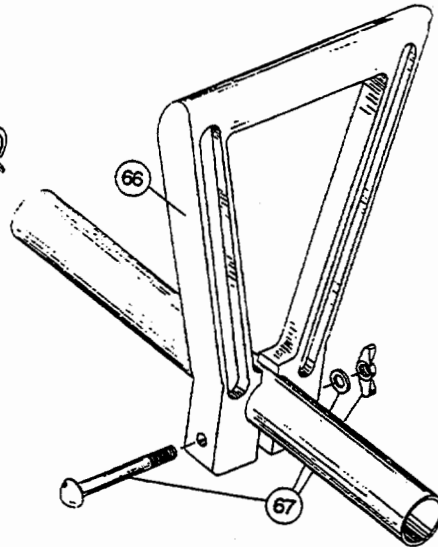

* not shown

The above part numbers are for serial numbers 810043501 thru 909079489.

BOOM & TRIMMER PARTS - IDC 520

| Item | Part No. | Description |
|------|----------|------------------------------------|
| 61 | 147590 | Main Handle Grip |
| 62 | 147594 | Throttle Cable Housing |
| 63 | 610315 | Throttle Cable |
| 64 | 153316 | Throttle Trigger Assembly |
| 65 | 610314 | Throttle Trigger Spring |
| 66 | 145568 | D-Handle |
| 67 | 153317 | D-Handle Hardware Assembly |
| 68 | 147592 | Upper Drive Shaft Housing Assembly |
| 69 | 153670 | Lower Drive Shaft Housing Assembly |
| 70 | 153671 | Split Boom Coupling Set |
| 71 | 683074 | Coupling Bolt Assembly |
| 72 | 147643 | Adjustment Knob |
| 73 | 682060 | Lower Clamp Assembly |
| 74 | 682064 | Flexible Drive Shaft |
| 75 | 145570 | Retaining Ring |
| 76 | 145567 | Washer |
| 77 | 153312 | Bushing Housing Assembly |
| 78 | 147593 | Guard and Blade Assembly |
| 79 | 682061 | Blade Assembly |
| 80 | 153318 | Guard Mounting Screw Assembly |
| 81 | 145569 | Anti-Rotation Screw |
| 82 | 153313 | Spool Shaft |
| 83 | 153619 | Outer Spool and Eyelet Assembly |
| 84 | 145566 | Eyelet |
| 85 | 610317 | Spring |
| 86 | 610660 | Retainer (10 pack) |
| 87 | 145144 | Inner Reel |
| 88 | 153066 | Bump Head Knob Assembly |