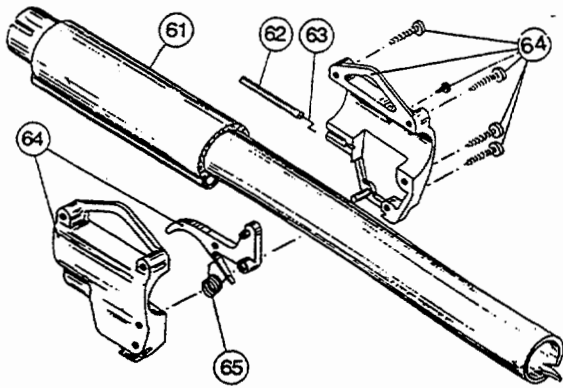

* not shown

The above part numbers are for serial numbers 810043501 thru 909079489.

BOOM & TRIMMER PARTS - IDC 520

| Item | Part No. | Description |
|------|----------|------------------------------------|
| 61 | 147590 | Main Handle Grip |
| 62 | 147594 | Throttle Cable Housing |
| 63 | 610315 | Throttle Cable |
| 64 | 153316 | Throttle Trigger Assembly |
| 65 | 610314 | Throttle Trigger Spring |
| 66 | 145568 | D-Handle |
| 67 | 153317 | D-Handle Hardware Assembly |
| 68 | 147592 | Upper Drive Shaft Housing Assembly |
| 69 | 153670 | Lower Drive Shaft Housing Assembly |
| 70 | 153671 | Split Boom Coupling Set |
| 71 | 683074 | Coupling Bolt Assembly |
| 72 | 147643 | Adjustment Knob |
| 73 | 682060 | Lower Clamp Assembly |
| 74 | 682064 | Flexible Drive Shaft |
| 75 | 145570 | Retaining Ring |
| 76 | 145567 | Washer |
| 77 | 153312 | Bushing Housing Assembly |
| 78 | 147593 | Guard and Blade Assembly |
| 79 | 682061 | Blade Assembly |
| 80 | 153318 | Guard Mounting Screw Assembly |
| 81 | 145569 | Anti-Rotation Screw |
| 82 | 153313 | Spool Shaft |
| 83 | 153619 | Outer Spool and Eyelet Assembly |
| 84 | 145566 | Eyelet |
| 85 | 610317 | Spring |
| 86 | 610660 | Retainer (10 pack) |
| 87 | 145144 | Inner Reel |
| 88 | 153066 | Bump Head Knob Assembly |